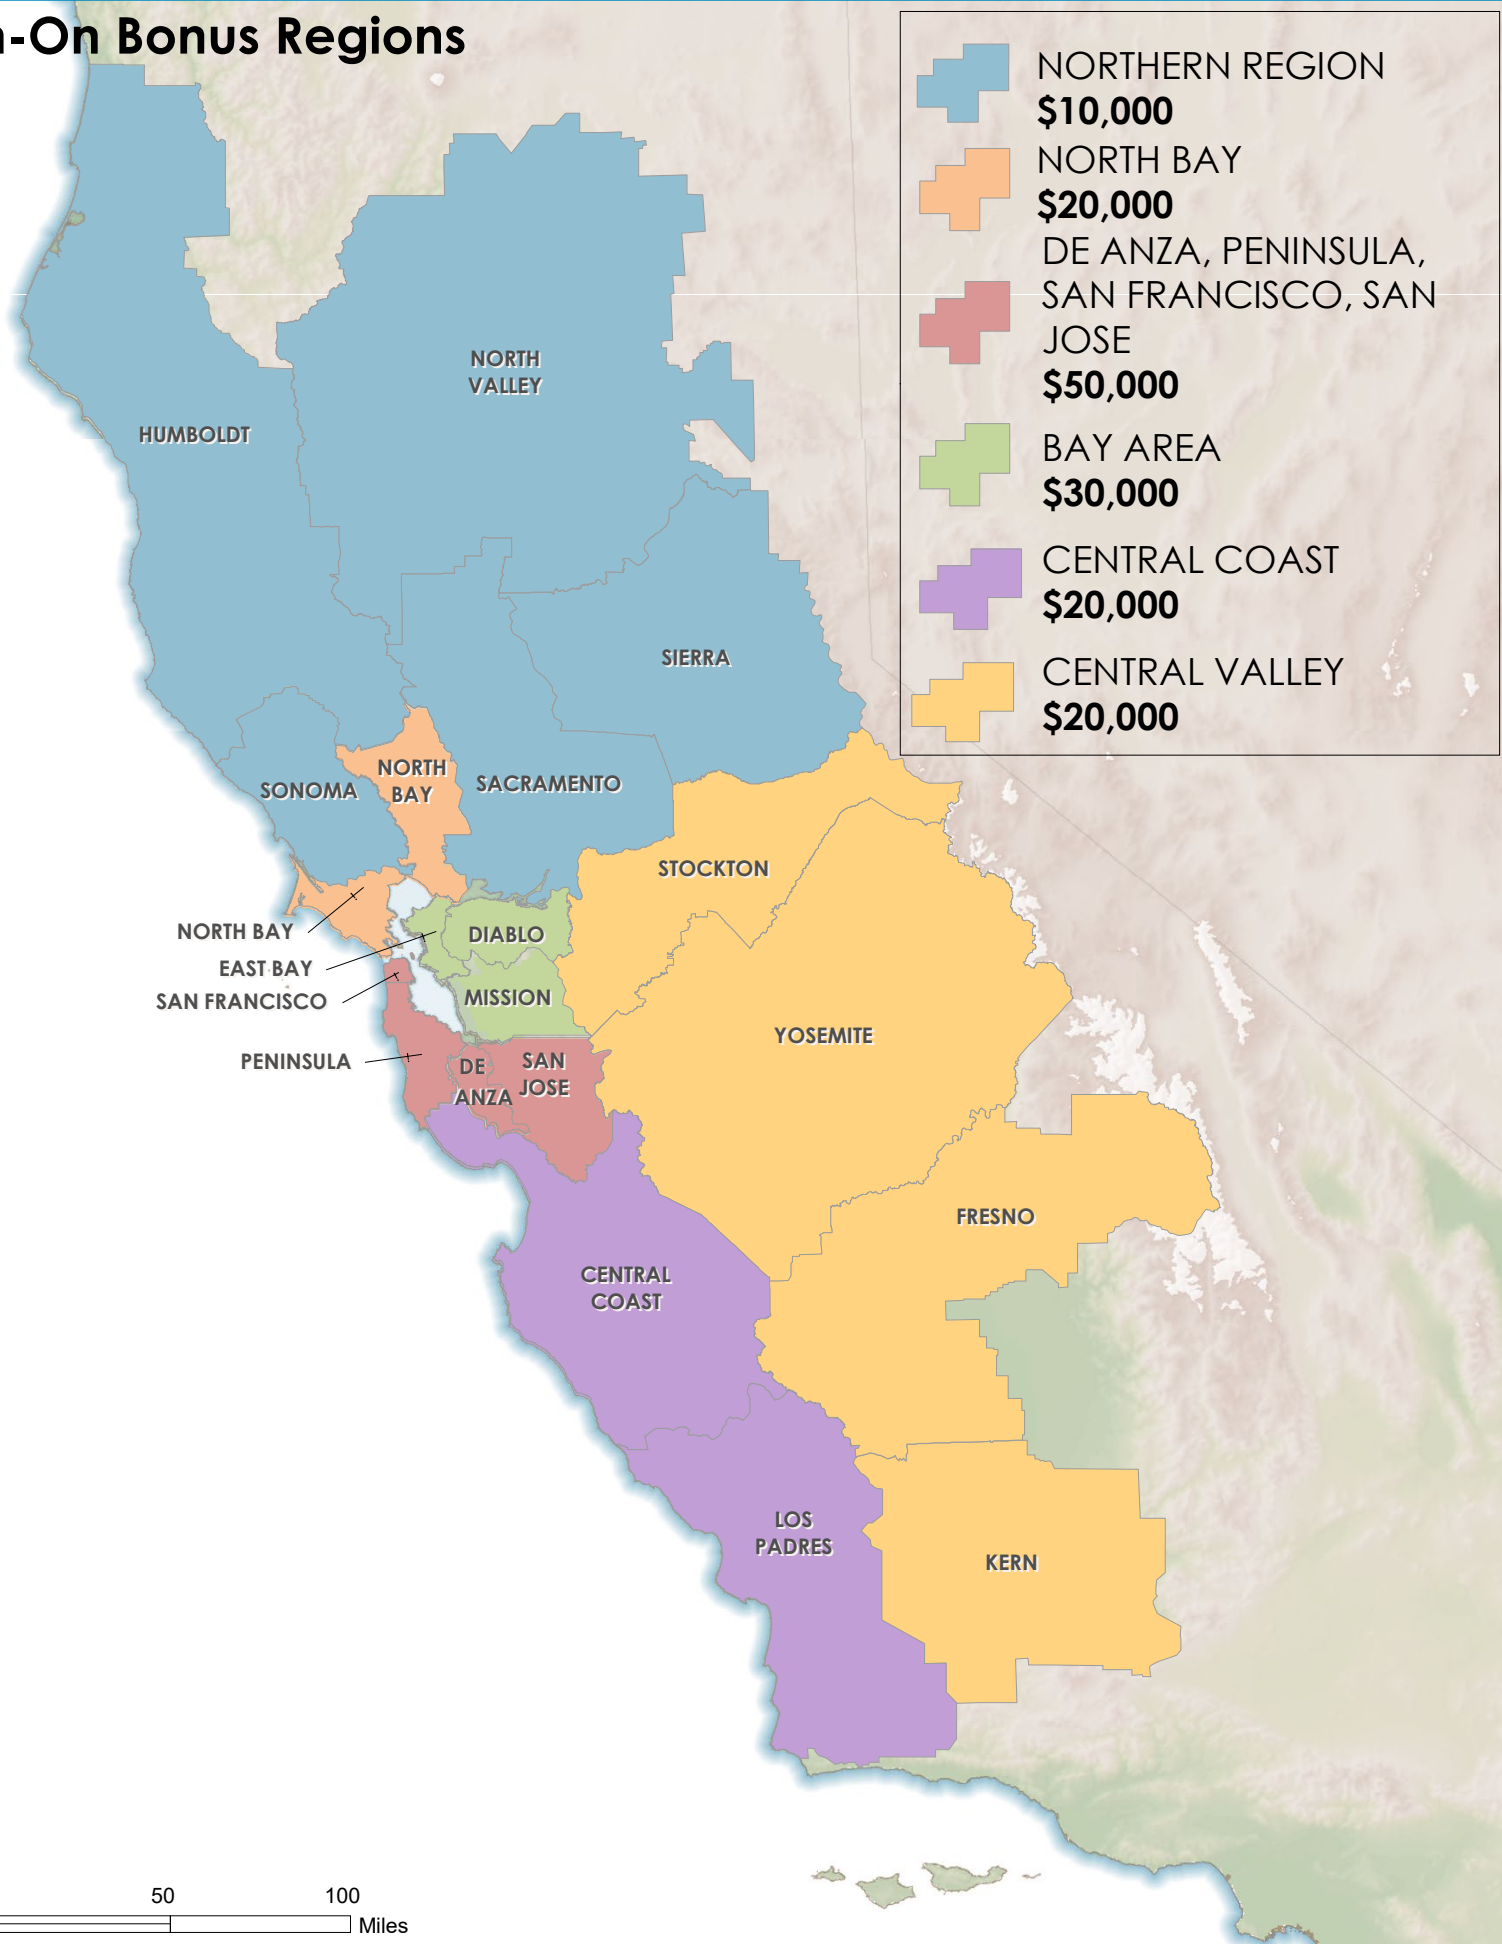

# Sign-On Bonus Regions

	NORTHERN REGION <b>\$10,000</b>
	NORTH BAY <b>\$20,000</b>
	DE ANZA, PENINSULA, SAN FRANCISCO, SAN JOSE <b>\$50,000</b>
	BAY AREA <b>\$30,000</b>
	CENTRAL COAST <b>\$20,000</b>
	CENTRAL VALLEY <b>\$20,000</b>

NORTH BAY  
EAST BAY  
SAN FRANCISCO  
PENINSULA