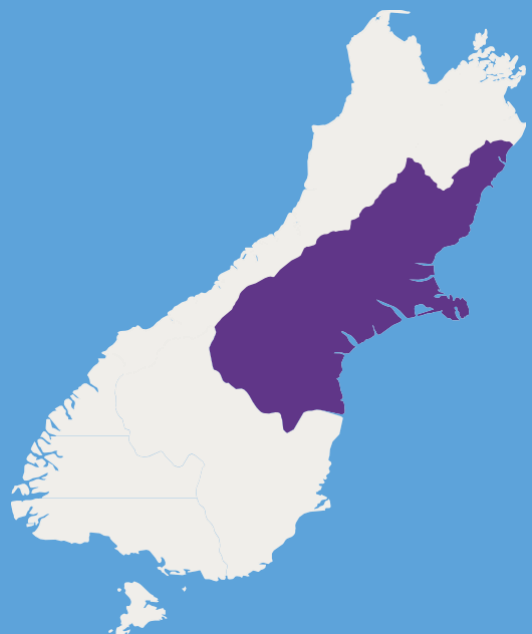

# Canterbury Region

**Spectacular mountains and lively city life**

# Canterbury Region

Canterbury is a region on New Zealand's South Island marked by grassy plains, clear lakes, and snow-capped mountains. Its largest city, Christchurch, is famed for its art scene and green spaces.

[CAB North Otago](#)

[CAB South Canterbury](#)

[CAB Queenstown](#)

[CAB Mid Canterbury](#)

[CAB Dunedin](#)

[CAB Christchurch](#)

## Bupa Retirement Village and Care Home Locations

Name		Location	Type
<a href="#">Bethesda</a>	>	Christchurch	CH
<a href="#">Parklands</a>	>	Christchurch	CH/RV
<a href="#">Ballarat</a>	>	Rangiora	CH/RV
<a href="#">Cashmere View</a>	>	Christchurch	CH/RV
<a href="#">Parkstone</a>	>	Christchurch	CH/RV
<a href="#">Ashford</a>	>	Christchurch	CH/RV