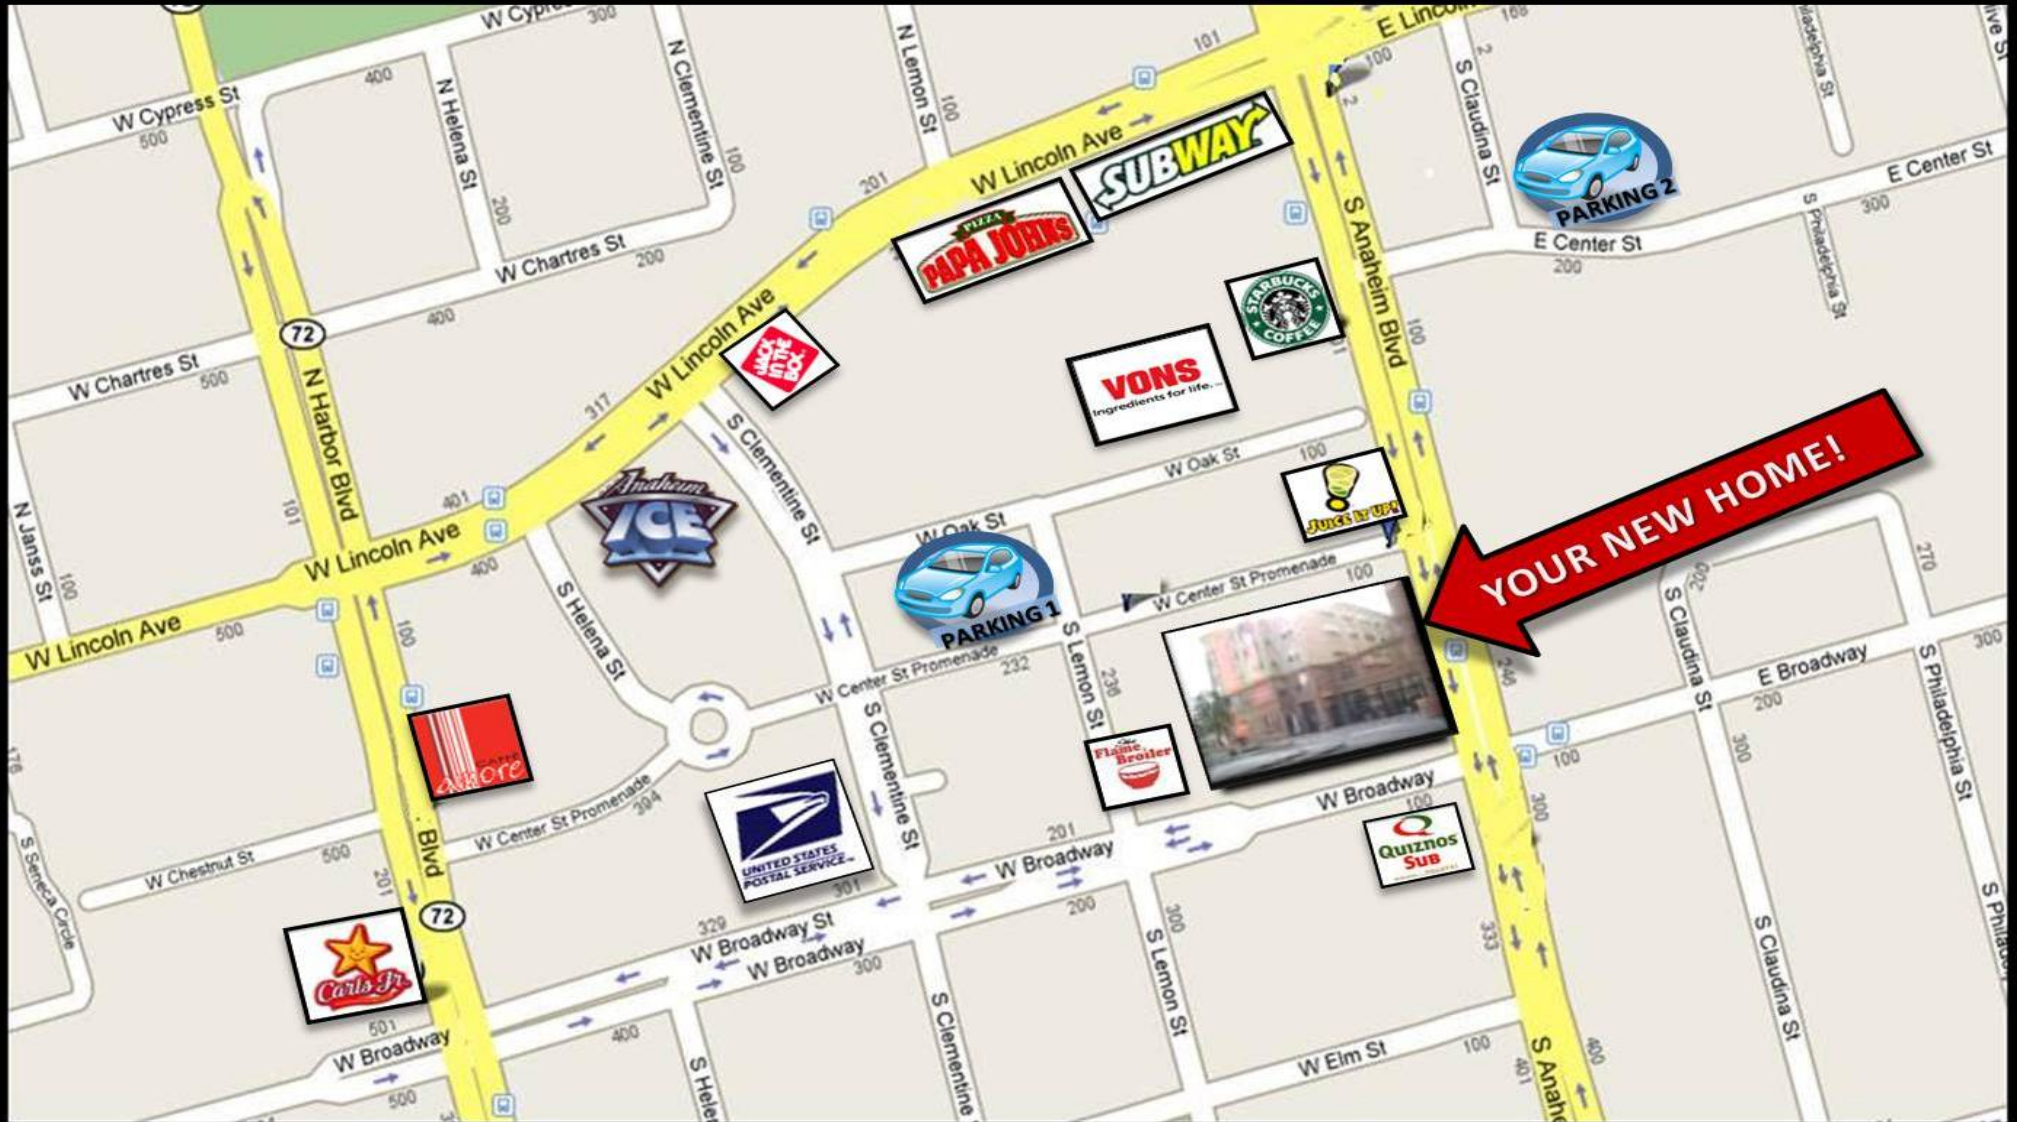

Local Parking and Businesses near Carnegie Plaza

From Downtown Disney

- Head north on S Disneyland Dr toward W Magic Way
- Turn right at W Ball Rd
- Turn left at S Harbor Blvd
- Turn right at Broadway
- Turn left on Lemon Street to parking at Carnegie Plaza

From Los Angeles International Airport

- Head west on W Century Blvd toward Vicksburg Ave
- Turn left at S Sepulveda Blvd
- Take the ramp onto I-105 E
- Take the exit onto I-605 N
- Take the exit onto I-5 S/Santa Ana Fwy toward Santa Ana
- Take exit 111 for Lincoln Ave.
- Turn left at W Lincoln Ave
- Turn right at N Manchester Ave
- Turn left at W Broadway
- Turn left on Lemon Street to parking at Carnegie Plaza

From John Wayne Airport

- Head southwest
- Slight right at Airport Way (signs for CA-N/Terminal/Anaheim/Riverside/Main St Parking)
- Take the ramp to CA-55N/Anaheim/Riverside/Main St Parking
- Keep left at the fork to continue toward CA-55 N and merge onto CA-55 N
- Take exit 10B to merge onto I-5 N toward Los Angeles.
- Take exit 110 for Harbor Blvd toward Ball Rd.
- Turn right at S Harbor Blvd.
- Turn right at Broadway
- Turn left on Lemon Street to parking at Carnegie Plaza